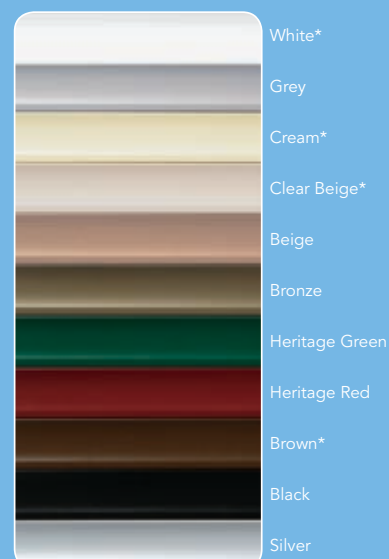

More control over light

When the sun's UV rays enter through windows, this can be damaging to your furnishings, carpets and drapes. CW Products Roller Shutters can easily be adjusted to any height allowing in the desired amount of light, minimising any furniture or fixture damage, and giving you control of the light in your home.

Protect against accidents

And broken windows can be a thing of the past, especially for those families with children who love playing outdoors, or who live in areas that experience stormy weather. If you live in the hills or heavy scrub areas, CW Products Roller Shutters can even help with protecting your home during the bushfire season.

A superior paint finish

All CW Products Roller Shutters offer a better paint finish ideal for the harsh Australian climate, because they are taken through our state of the art, three-stage paint process which includes 1) pre-treatment, 2) a base coat and 3) a clear coat lacquer. We offer a range of 11 architectural colours, so our roller shutters complement most home colour schemes.

Australia's Quality Roller Shutter!

CW Products takes pride in the way it manufactures the highest quality Roller Shutters, by only sourcing the best components and highest quality aluminium coils and extrusions from world leading suppliers. All our Roller Shutters have a guarantee of product quality and consistency with our 5 Year Roller Shutter Guarantee!

Colour Options

*Also available in pelmet colours

Control Options

1) Colours shown in this brochure are as close to the actual colours as the printing process allows and may vary slightly from actual colours. 2) Details are correct at time of printing. 3) © Copyright CW Products 2010.

For more information on CW Products Roller Shutters, please contact your nearest dealer, installer or visit www.cwproducts.com.au!

Authorised Dealer:

CW PRODUCTS
HOME AUTOMATION & ROLLER SHUTTERS